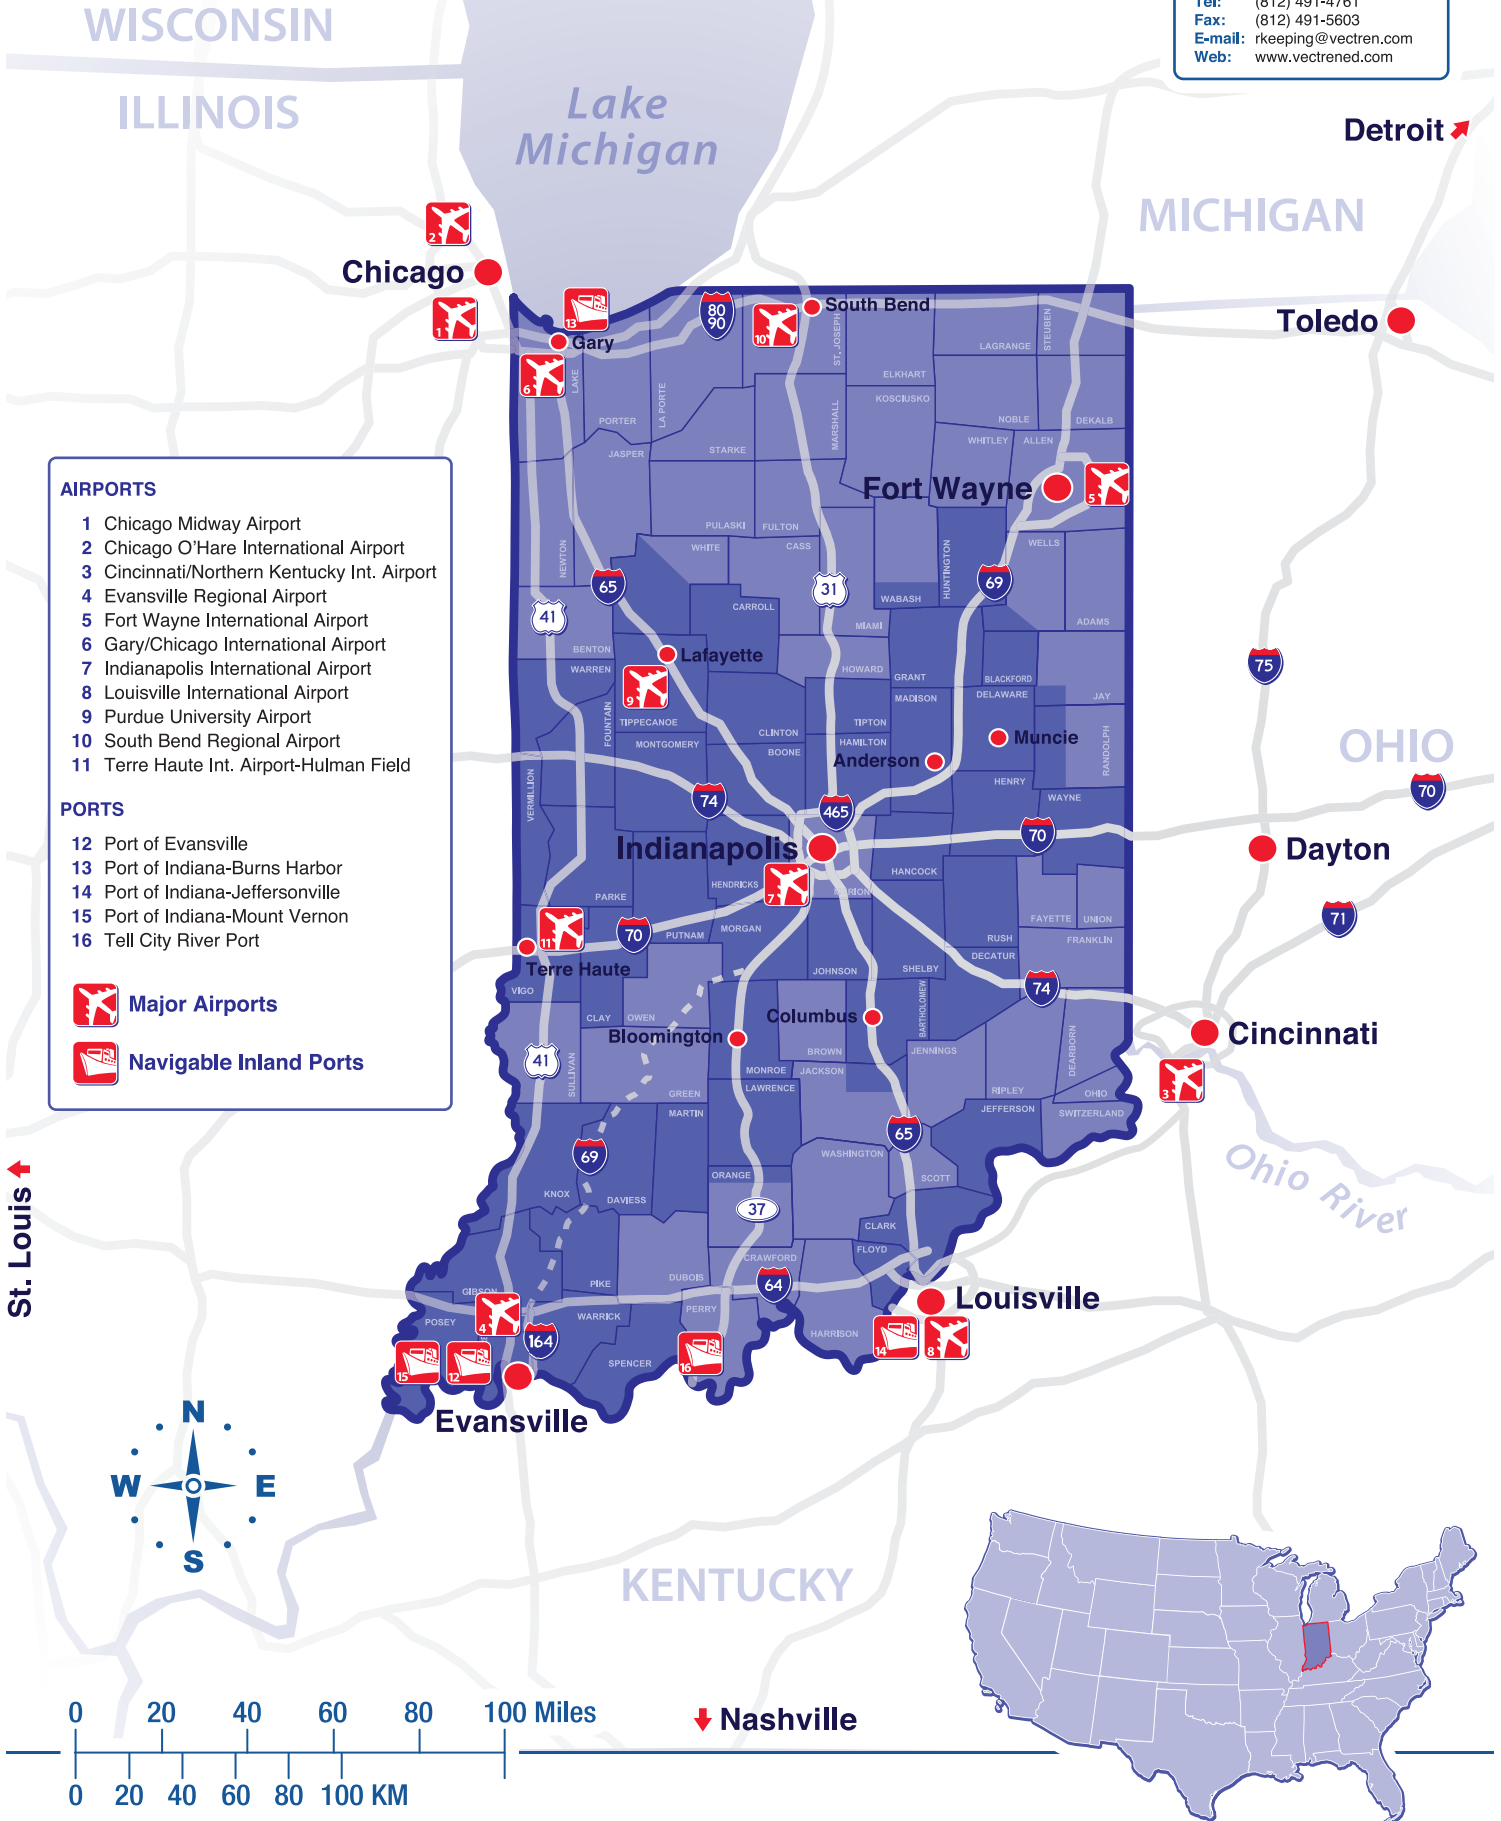

**Ron Keeping, CEcD**  
Director of Economic Development

Vectren Corporation  
One Vectren Square  
Evansville, IN 47708

**Tel:** (812) 491-4761  
**Fax:** (812) 491-5603  
**E-mail:** rkeeping@vectren.com  
**Web:** www.vectrened.com

**AIRPORTS**

- 1 Chicago Midway Airport
- 2 Chicago O'Hare International Airport
- 3 Cincinnati/Northern Kentucky Int. Airport
- 4 Evansville Regional Airport
- 5 Fort Wayne International Airport
- 6 Gary/Chicago International Airport
- 7 Indianapolis International Airport
- 8 Louisville International Airport
- 9 Purdue University Airport
- 10 South Bend Regional Airport
- 11 Terre Haute Int. Airport-Hulman Field

**PORTS**

- 12 Port of Evansville
- 13 Port of Indiana-Burns Harbor
- 14 Port of Indiana-Jeffersonville
- 15 Port of Indiana-Mount Vernon
- 16 Tell City River Port

Major Airports

Navigable Inland Ports