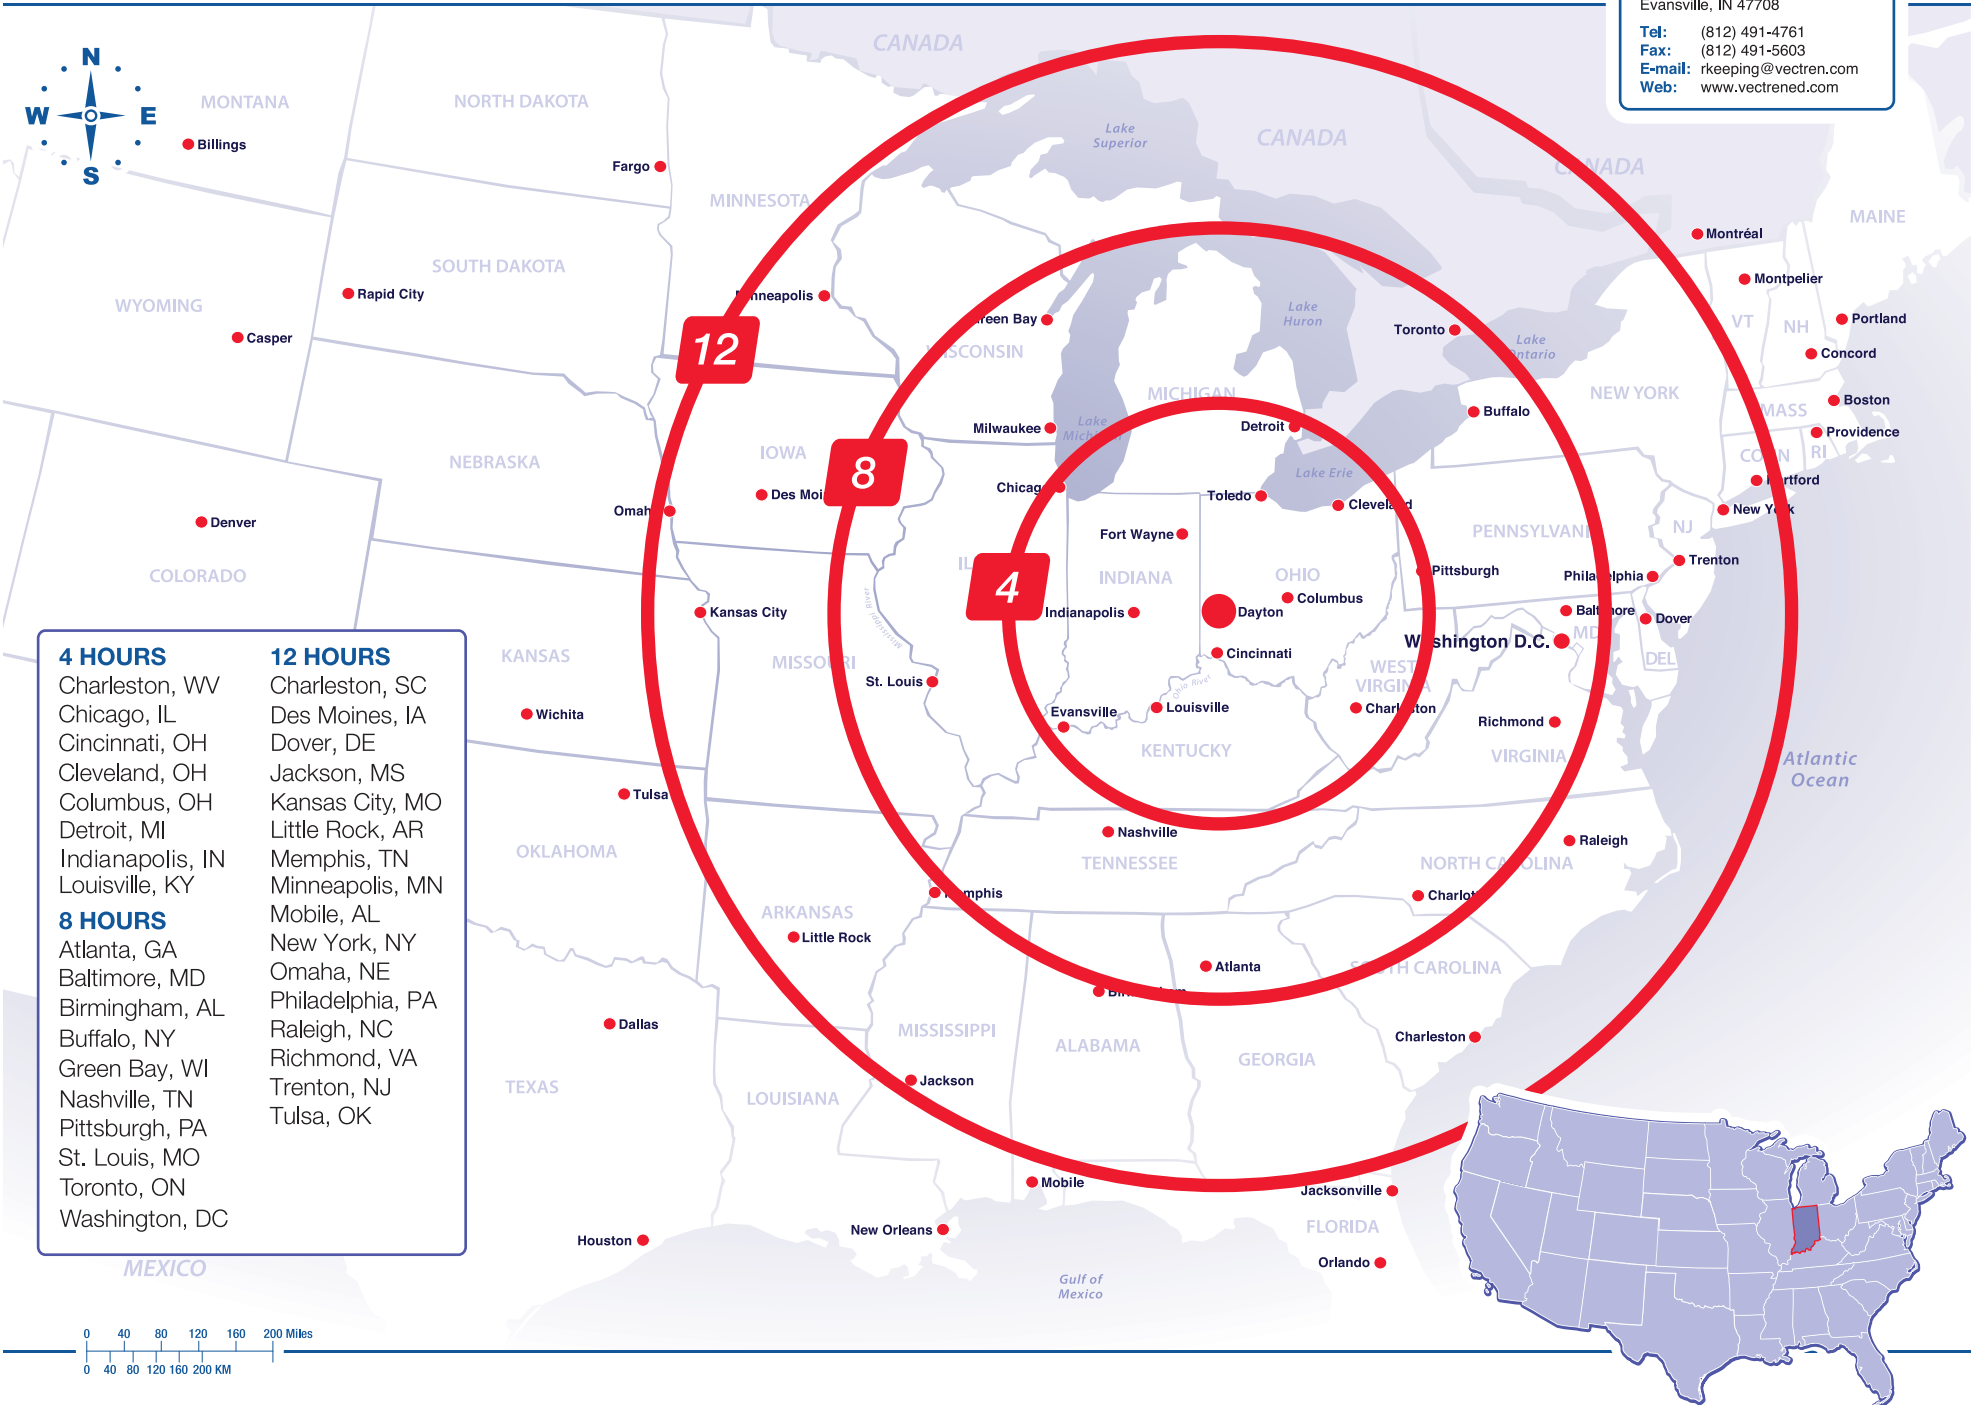

DRIVING TIMES FROM DAYTON

Ron Keeping, CECd
 Director of Economic Development
 Vectren Corporation
 One Vectren Square
 Evansville, IN 47708
Tel: (812) 491-4761
Fax: (812) 491-5603
E-mail: rkeeping@vectren.com
Web: www.vectrened.com

- | 4 HOURS | 12 HOURS |
|------------------|------------------|
| Charleston, WV | Charleston, SC |
| Chicago, IL | Des Moines, IA |
| Cincinnati, OH | Dover, DE |
| Cleveland, OH | Jackson, MS |
| Columbus, OH | Kansas City, MO |
| Detroit, MI | Little Rock, AR |
| Indianapolis, IN | Memphis, TN |
| Louisville, KY | Minneapolis, MN |
| 8 HOURS | Mobile, AL |
| Atlanta, GA | New York, NY |
| Baltimore, MD | Omaha, NE |
| Birmingham, AL | Philadelphia, PA |
| Buffalo, NY | Raleigh, NC |
| Green Bay, WI | Richmond, VA |
| Nashville, TN | Trenton, NJ |
| Pittsburgh, PA | Tulsa, OK |
| St. Louis, MO | |
| Toronto, ON | |
| Washington, DC | |